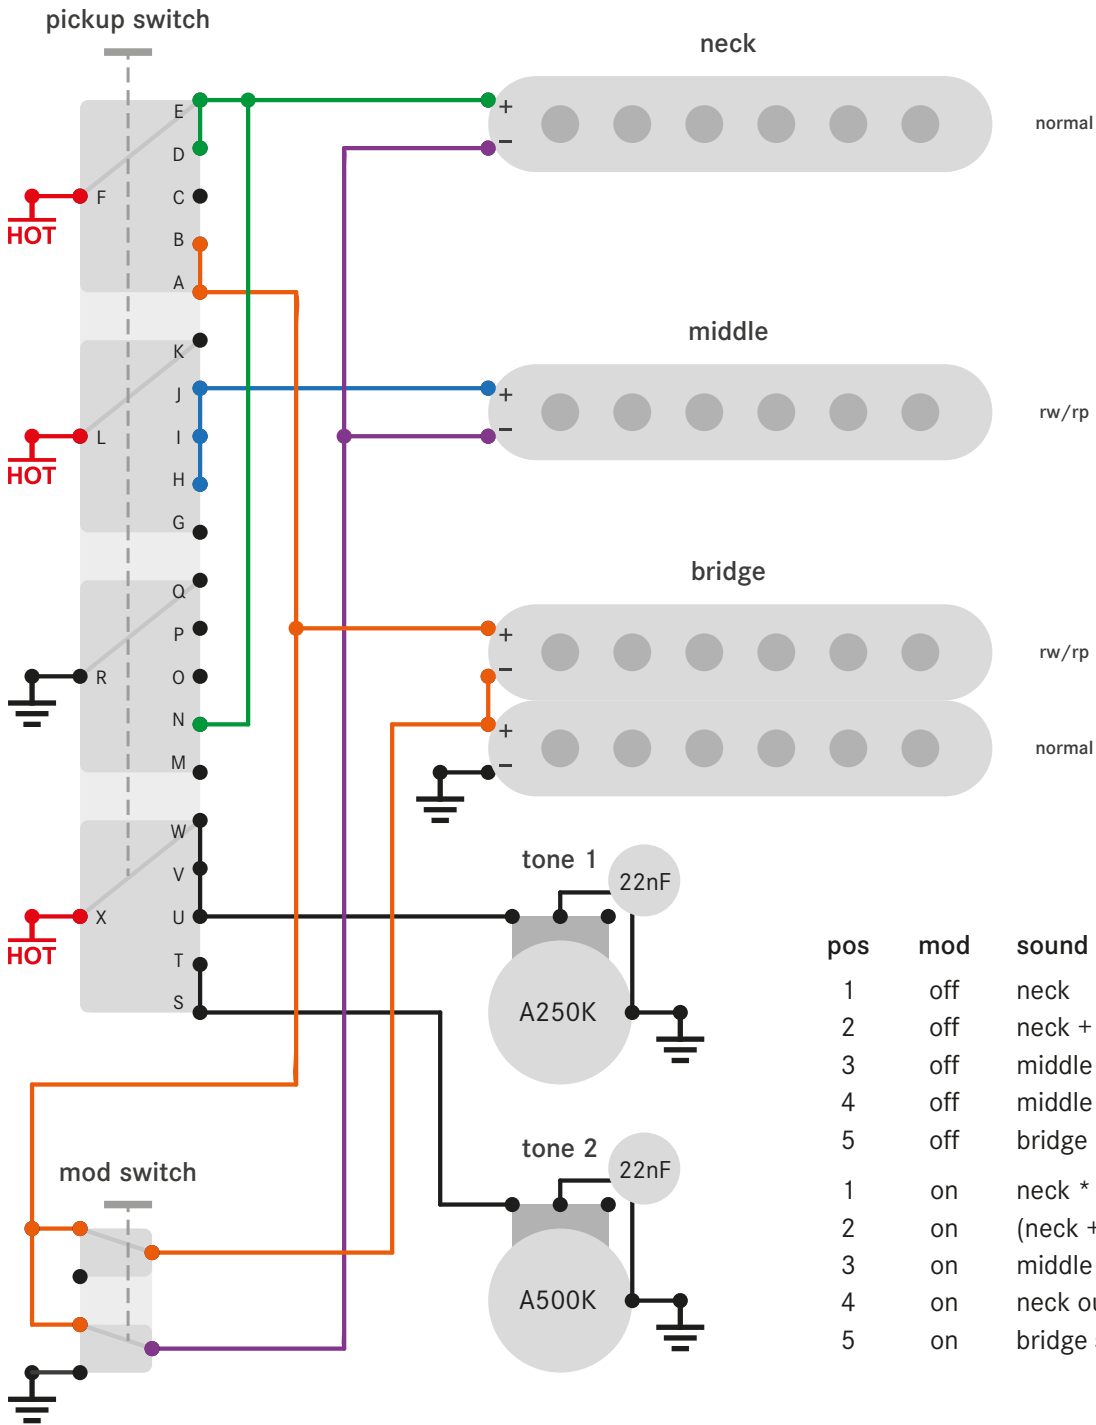

supertrigger circuit 2 v.1.3

pos	mod	sound
1	off	neck
2	off	neck + middle
3	off	middle
4	off	middle + bridge
5	off	bridge
1	on	neck * bridge split
2	on	(neck + middle) * bridge split
3	on	middle * bridge split
4	on	neck out of phase + bridge split
5	on	bridge split