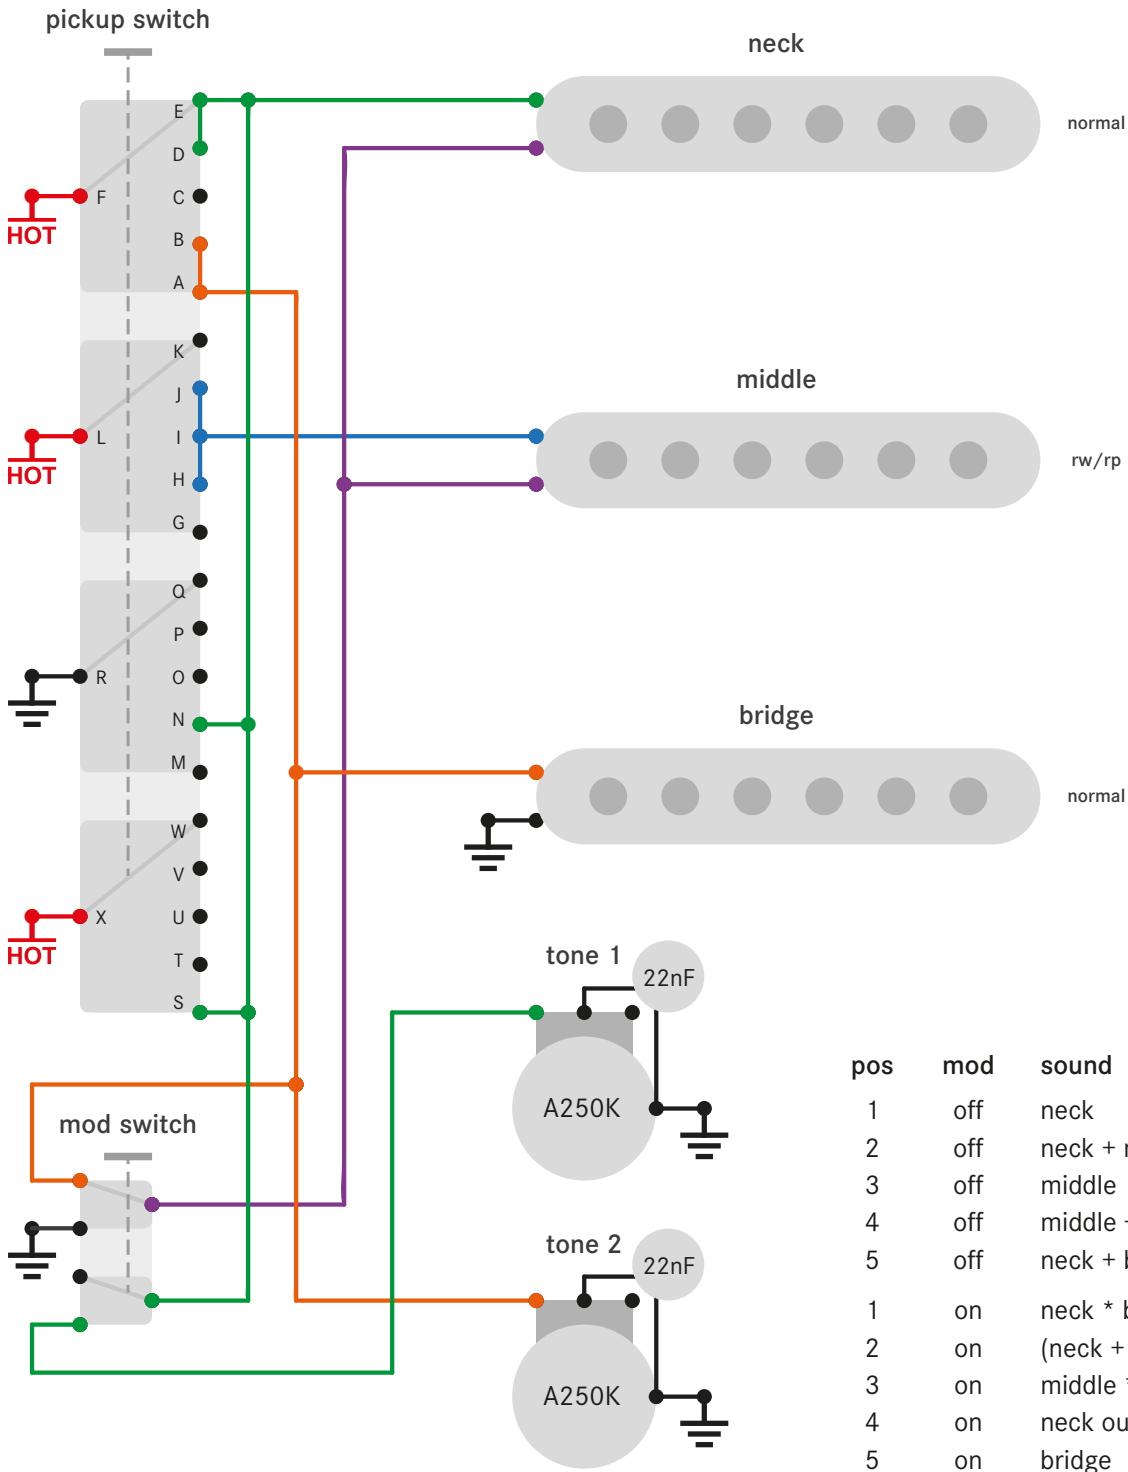

# supertrigger circuit 3 v.1.3

pos	mod	sound
1	off	neck
2	off	neck + middle
3	off	middle
4	off	middle + bridge
5	off	neck + bridge
1	on	neck * bridge
2	on	(neck + middle) * bridge
3	on	middle * bridge
4	on	neck out of phase + bridge
5	on	bridge