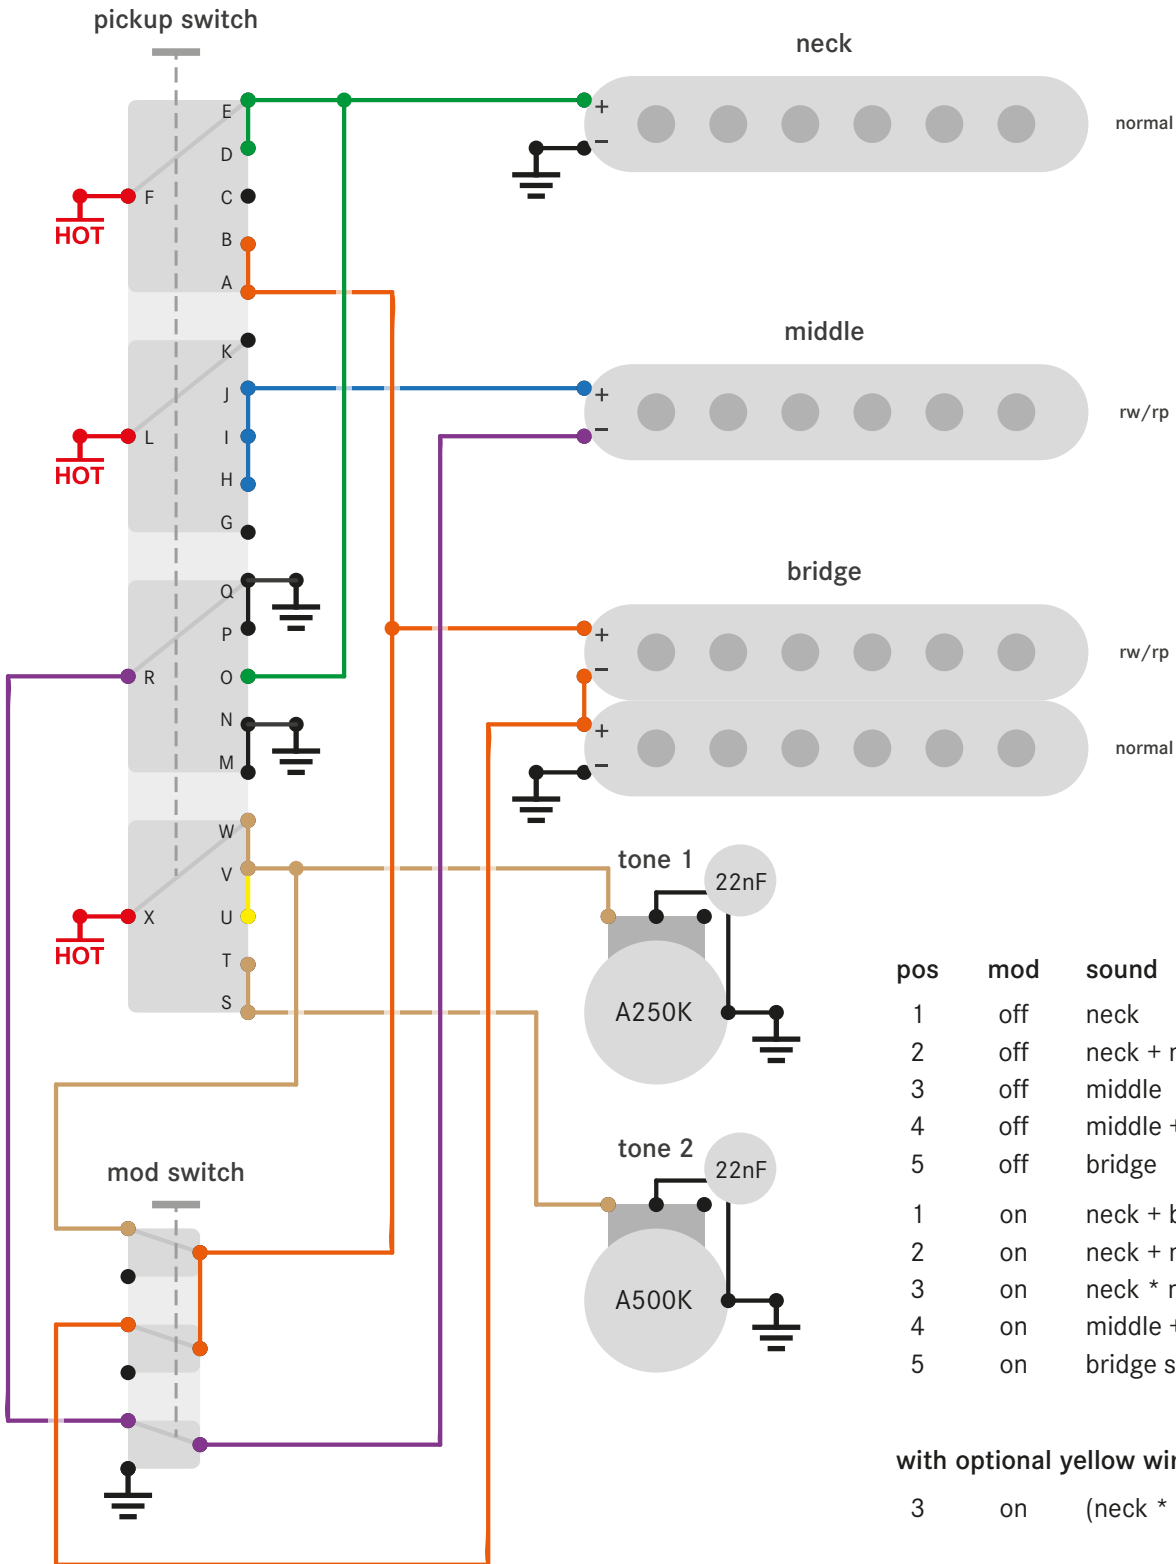

supertrigger circuit 6 v.1.0

pos	mod	sound
1	off	neck
2	off	neck + middle
3	off	middle
4	off	middle + bridge
5	off	bridge
1	on	neck + bridge split
2	on	neck + middle + bridge split
3	on	neck * middle
4	on	middle + bridge split
5	on	bridge split

with optional yellow wire
 3 on (neck * middle) + bridge split

This document is licensed under a Creative Commons BY-NC-SA 4.0 International license so feel free to use it for non-commercial purposes. Please use the latest version of this document: